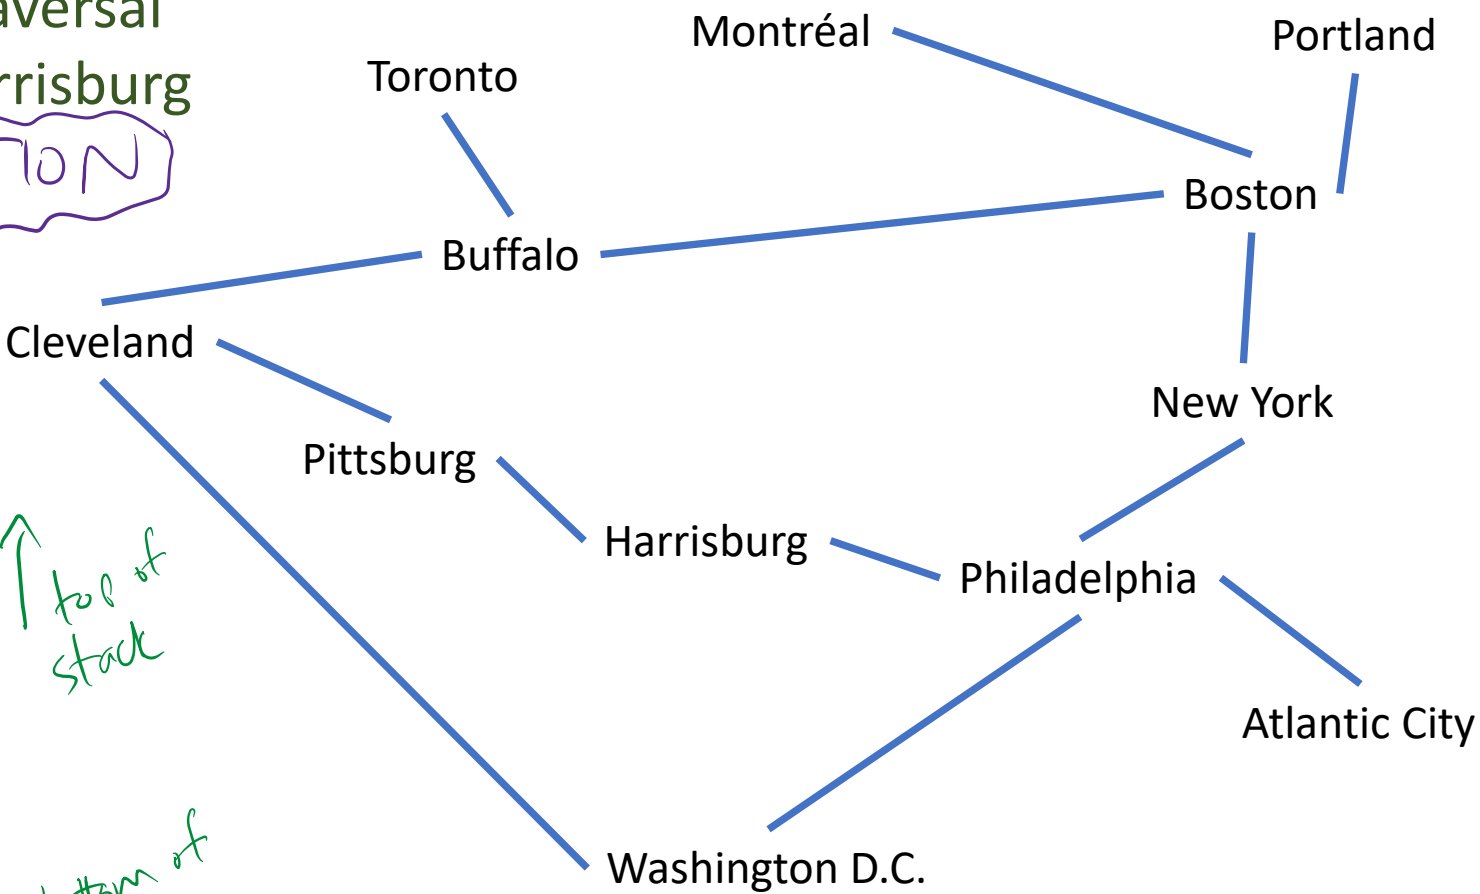

Depth-first traversal starting in Harrisburg

SOLUTION

Wash
Pitt
Cle
Buf
Bos
NY
Phi
Har

↑ top of stack

↓ bottom of stack

List of visited nodes in depth-first order:

Har	Phi	Atl	NY	Bos	Buf	Cle	Pitt	Wash	Tor	Mon	PoA
-----	-----	-----	----	-----	-----	-----	------	------	-----	-----	-----

Stack of nodes with recursive call in progress

Breadth-first traversal starting in Harrisburg

SOLUTION

For	4
BoA	4
Mon	4
Buf	3
Bos	3
Cle	2
Wash	2
NY	2
Atl	2
Pitt	1
Phil	1

Cleveland

↑ back of queue

↓ front of queue

Queue of nodes to be visited

distance from Harrisburg

List of visited nodes in breadth-first order:

Har	Phil	Pitt	Atl	NY	Wash	Cle	Bos	Buf	Mon	BoA	Tor
-----	------	------	-----	----	------	-----	-----	-----	-----	-----	-----